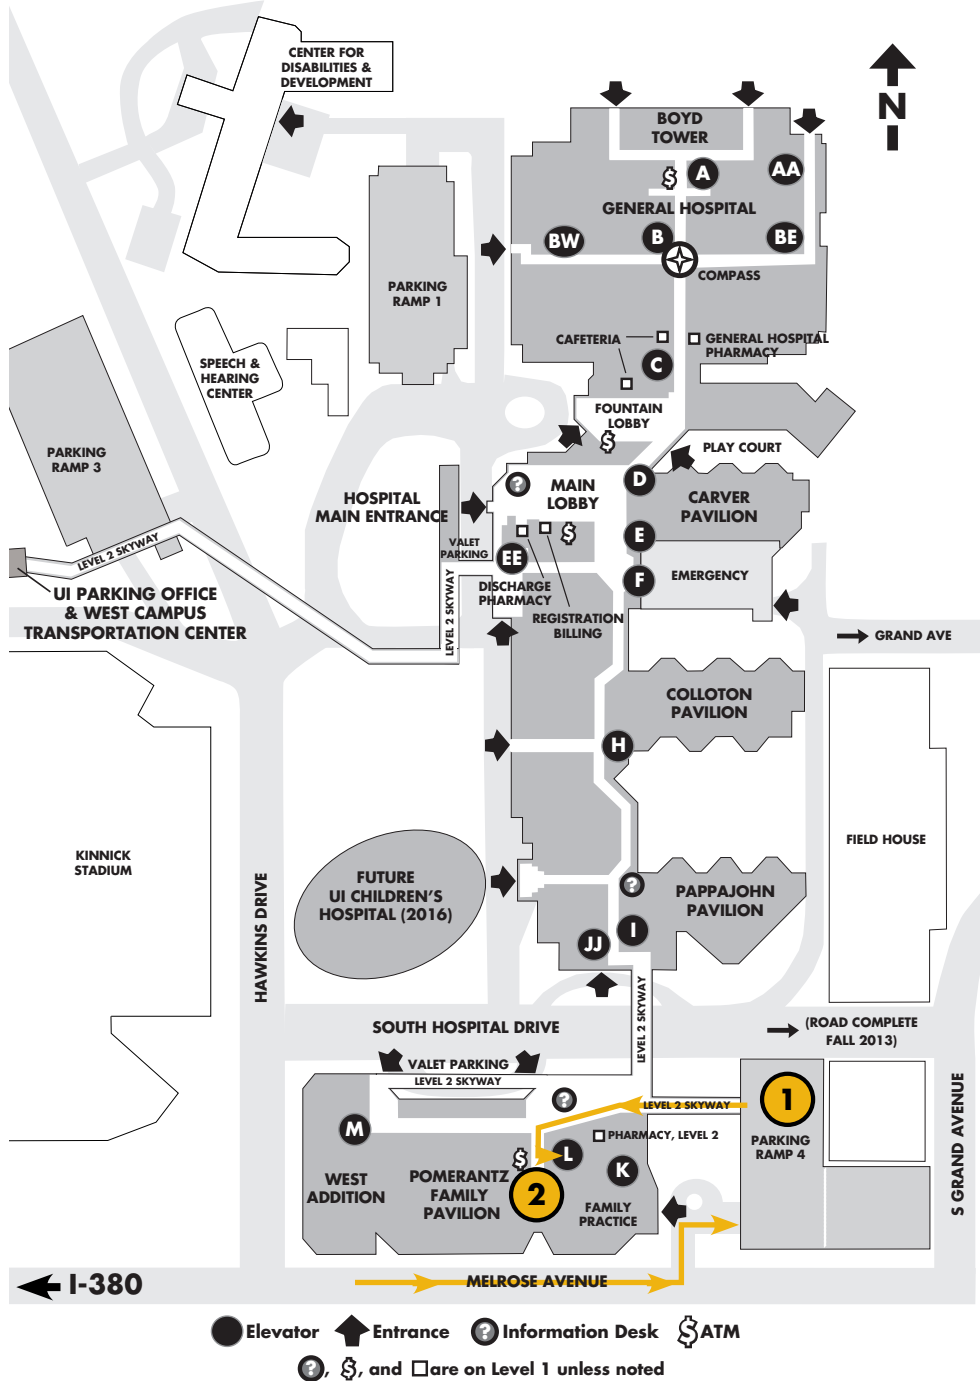

Directions to Melrose Conference Center

- 1 Park in Parking Ramp 4, take elevator to level 2, proceed across level 2 skyway to level 2 Pomerantz Family Pavilion.
- 2 Take Elevator L to 5th Floor Pomerantz Family Pavilion.
- 3 Exit Elevator on 5th Floor Pomerantz Family Pavilion. Turn right, proceed to 1st hallway.
- 4 Turn right, proceed to Melrose Conference Rooms 1 & 2.
- 5 Melrose 1 & 2 Conference Rooms.

5th Floor Pomerantz Family Pavilion